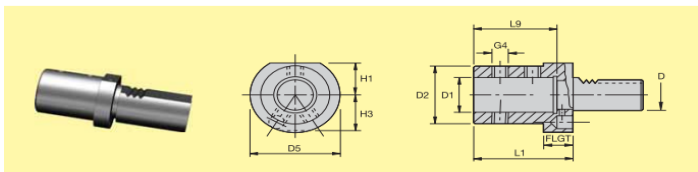

Boaring Bar Internal Coolant - VDI Form E1

Catalogue No.	D	D1	D2	G4	D5	H1	H3	L1	L9	FLGT
VDI20E12067M	20,00	20,00	40,00	M10 X 1.0	50,00	25,00	23,00	67,00	54,00	18,00
VDI20E12571M	20,00	25,00	45,00	M12 X 1.0	50,00	25,00	23,00	71,00	59,00	18,00