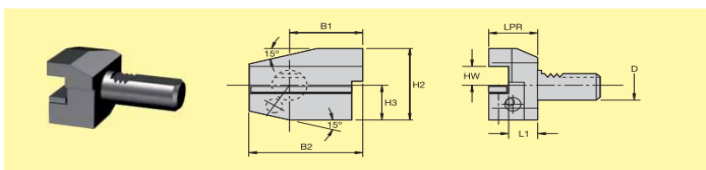

Right Hand long Inverted - VDI Form - B7

Catalogue No.	D	B2	B1	HW	H2	H3	L1	LPR
VDI20B71630M	20,00	75,00	50,00	16,00	55,00	30,00	16,00	30,000
VDI20B71640M	20,00	75,00	50,00	16,00	55,00	30,00	26,00	40,000
VDI30B72040M	30,00	100,00	65,00	20,00	73,00	38,00	22,00	40,000
VDI40B72044M	40,00	118,00	75,50	20,00	80,50	48,00	22,00	44,000
VDI40B72544M	40,00	118,00	75,50	25,00	80,50	48,00	22,00	44,000
VDI50B73255M	50,00	130,00	80,00	32,00	110,00	60,00	30,00	55,000
VDI60B73260M	60,00	145,00	82,50	32,00	125,00	62,00	30,00	60,000

Order Example : VDI40B72044M

Scope of Supply : Basic Holder, Guide Plates, Screws
Accessories : To be ordered seperately
All details are subject to change without Notice

Left Hand long Inverted - VDI Form - B8