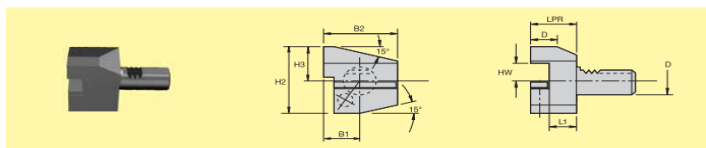

Left Hand Short Inverted - VDI Form - B4

Catalogue No.	D	B2	B1	HW	H2	H3	L1	LPR
VDI16B41224M	16,00	42,00	23,00	12,00	42,00	22,00	13,00	24,000
VDI16B41234M	16,00	42,00	23,00	12,00	42,00	22,00	23,00	34,000
VDI20B41630M	20,00	55,00	30,00	16,00	55,00	30,00	16,00	30,000
VDI20B41640M	20,00	55,00	30,00	16,00	55,00	30,00	26,00	40,000
VDI25B41630M	25,00	55,00	30,00	16,00	55,00	30,00	16,00	30,000
VDI30B42040M	30,00	70,00	35,00	20,00	73,00	38,00	22,00	40,000
VDI30B42060M	30,00	70,00	35,00	20,00	73,00	38,00	22,00	60,000
VDI40B42544M	40,00	85,00	42,50	25,00	90,50	48,00	22,00	44,000
VDI50B43255M	50,00	100,00	50,00	32,00	110,00	60,00	30,00	55,000
VDI60B43260M	60,00	125,00	62,50	32,00	125,00	62,50	30,00	60,000

Order Example : VDI30B42040M

Scope of Supply : Basic Holder, Guide Plates, Screws
Accessories : To be ordered seperately
All details are subject to change without Notice