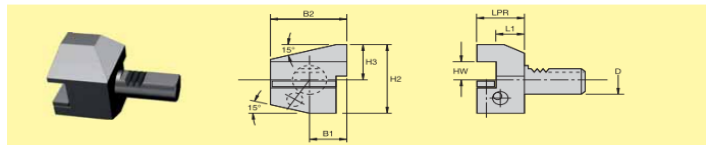

Catalogue No.	D	B2	B1	HW	H2	H3	L1	LPR
VDI25B21630M	25,00	55,00	30,00	16,00	55,00	30,00	16,00	30,000
VDI30B22040M	30,00	70,00	35,00	20,00	66,00	38,00	22,00	40,000
VDI30B22060M	30,00	70,00	35,00	20,00	66,00	38,00	22,00	60,000
VDI40B22544M	40,00	85,00	42,50	25,00	80,50	48,00	22,00	44,000
VDI50B32555M	50,00	100,00	50,00	32,00	95,00	60,00	30,00	55,000
VDI60B3260M	60,00	125,00	62,50	32,00	105,00	62,50	30,00	60,000

Order Example : VDI30B22060M

Scope of Supply : Basic Holder, Guide Plates, Screws
Accessories : To be ordered seperately
All details are subject to change without Notice

Right Hand Short Inverted - VDI Form - B3

Catalogue No.	D	B2	B1	HW	H2	H3	L1	LPR
VDI16B31224M	16,00	42,00	23,00	12,00	42,00	22,00	13,00	24,000
VDI16B31234M	16,00	42,00	23,00	12,00	42,00	22,00	23,00	34,000
VDI20B31630M	20,00	55,00	30,00	16,00	55,00	30,00	16,00	30,000
VDI20B31640M	20,00	55,00	30,00	16,00	55,00	30,00	26,00	40,000
VDI25B31630M	25,00	55,00	30,00	16,00	55,00	30,00	16,00	30,000
VDI30B32040M	30,00	70,00	35,00	20,00	73,00	38,00	22,00	40,000
VDI30B32060M	30,00	70,00	35,00	20,00	73,00	38,00	22,00	60,000
VDI40B32544M	40,00	85,00	42,50	25,00	90,50	48,00	22,00	44,000
VDI50B32555M	50,00	100,00	50,00	32,00	110,00	60,00	30,00	55,000
VDI60B3260M	60,00	125,00	62,50	32,00	125,00	62,50	30,00	60,000

Order Example : VDI50B32555M

Scope of Supply : Basic Holder, Guide Plates, Screws
Accessories : To be ordered seperately
All details are subject to change without Notice