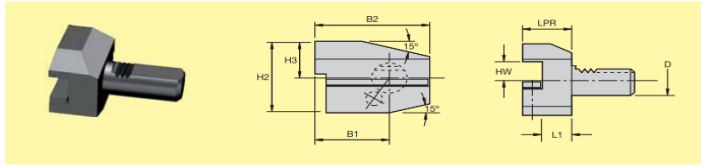

Catalogue No.	D	B2	B1	HW	H2	H3	L1	LPR
VDI20B81630M	20,00	75,00	50,00	16,00	55,00	30,00	16,00	30,00
VDI20B81640M	20,00	75,00	50,00	16,00	55,00	30,00	26,00	40,00
VDI30B82040M	30,00	100,00	65,00	20,00	73,00	38,00	22,00	40,00
VDI40B82044M	40,00	118,00	75,50	20,00	80,50	48,00	22,00	44,00
VDI40B82544M	40,00	118,00	75,50	25,00	80,50	48,00	22,00	44,00
VDI50B83255M	50,00	130,00	80,00	32,00	110,00	60,00	30,00	55,00
VDI60B83260M	60,00	145,00	82,50	32,00	125,00	62,50	30,00	60,00

Order Example : VDI40B82044M