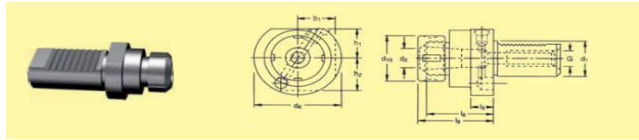

VDI40E4ER4075M	40,00	83,00	63,00	32,50	41,50	22,00	75,00
VDI50E4ER4075M	50,00	98,00	63,00	35,00	49,00	30,00	75,00
VDI60E4ER4075M	60,00	123,00	63,00	42,50	61,50	30,00	75,00

Order Example : VDI40E4ER4075M

Scope of Supply : Basic Holder, locknut, Stopscrew
Accessories : To be ordered separately
All details are subject to change without Notice

Collect Chuck - TG

Catalogue No.	Fllet seri	d1	d2 (in.)	d3	d4	b	h1	h2	l3	l8	l4	G
VDI30TG7577M	75TG	30	3 to 20	68	50	30	28	30	22	63	77,4	5/8 - 18
VDI30TG10082M	100TG	30	3 to 25.5	68	60	30	28	30	22	63	82,1	5/8 - 18
VDI40TG7577M	75TG	40	3 to 20	83	50	-	32,5	-	22	63	77,4	5/8 - 18
VDI40TG10082M	100TG	40	3 to 25.5	83	60	-	32,5	-	30	63	82,1	5/8 - 18
VDI50TG10082M	100TG	50	3 to 25.5	98	60	-	35	-	30	63	82,1	5/8 - 18
VDI60TG7577M	75TG	60	3 to 20	123	50	-	42,5	-	30	63	77,4	5/8 - 18
VDI60TG10082M	100TG	60	3 to 25.5	123	60	-	42,5	-	30	63	82,1	5/8 - 18
VDI80TG7577M	75TG	80	3 to 20	158	50	-	55	-	40	63	77,4	5/8 - 18
VDI80TG10082M	100TG	80	3 to 25.5	158	60	-	55	-	40	63	82,1	5/8 - 18

Order Example : VDI40TG10082M

Scope of Supply : Basic Holder, locknut, Stopscrew
Accessories : To be ordered separately
All details are subject to change without Notice