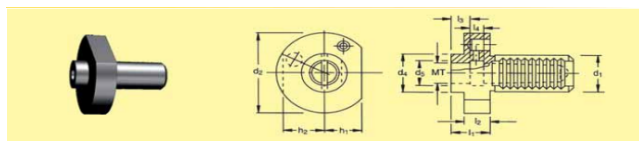

Morse Taper

Catalogue No.	d1	MT	d2	d4	d5	h1	h2	l1	l2	l3	l4
VDI20MT123M	20	MT1	50	-	13,5	23	23	23	-	16	12
VDI25MT123M	25	MT1	58	-	3	25	25	23	-	16	12
VDI25MT227M	25	MT2	58	-	5	25	25	27	-	16	12
VDI30MT127M	30	MT1	68	-	13,5	28	30	27	-	16	12
VDI30MT227M	30	MT2	68	-	19,5	28	30	27	-	20	12
VDI30MT370M	30	MT3	68	-	24,5	28	30	70	-	30	12
VDI40MT136M	40	MT1	83	55	13,5	32,5	-	36	22	16	12
VDI40MT236M	40	MT2	83	55	19,5	32,5	-	36	22	20	12
VDI40MT336M	40	MT3	83	58	24,5	32,5	-	36	22	30	12
VDI40MT480M	40	MT4	83	68	32	32,5	-	80	22	40	14
VDI50MT236M	50	MT2	98	55	19,5	35	-	36	30	20	12
VDI50MT336M	50	MT3	98	58	24,5	35	-	36	30	30	12
VDI50MT450M	50	MT4	98	68	32	35	-	50	30	40	-
VDI60MT236M	60	MT2	123	58	19,5	42,5	-	36	30	23	12
VDI60MT336M	60	MT3	123	58	24,5	42,5	-	36	30	30	12
VDI60MT450M	60	MT4	123	68	32	42,5	-	50	30	40	14
VDI60MT563M	60	MT5	123	98	44	55	-	63	30	52	16
VDI80MT450M	80	MT4	158	68	32	55	-	50	40	40	14
VDI80MT550M	80	MT5	158	98	44	55	-	50	40	52	16

Order Example : VDI40MT136M

Scope of Supply : Basic Holder
Accessories : To be ordered separately
All details are subject to change without Notice

Taper Drill Socket