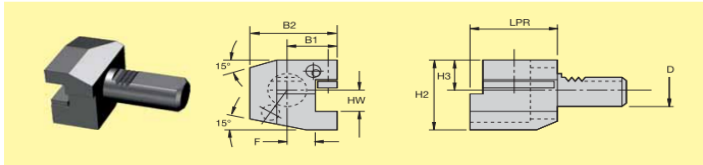

Sqaure Right Hand - VDI Form C1

Catalogue No.	D	B2	B1	F	HW	H2	H3	LPR
VDI20C11650M	20,00	65,00	40,00	26,00	16,00	55,00	30,00	50,00
VDI20C11655M	20,00	52,00	27,00	13,00	16,00	55,00	30,00	55,00
VDI30C12070M	30,00	70,00	36,00	17,00	20,00	70,00	38,00	70,00
VDI40C12585M	40,00	85,00	42,50	21,00	25,00	80,50	48,00	85,00
VDI50C132100M	50,00	100,00	50,00	26,00	32,00	95,00	60,00	100,00
VDI60C132125M	60,00	125,00	62,50	33,00	32,00	105,00	62,50	125,00

Order Example : VDI30C12070M