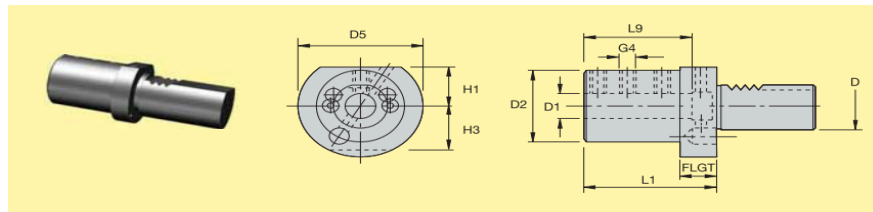

Boaring Bar Dual Coolant - VDI FormE2

Catalogue No.	D	D1	D2	G4	D5	H1	H3	L1	L9	FLGT
VDI20E21050M	20,00	10,00	40,00	M6	50,00	25,00	23,00	50,00	41,00	18,00
VDI20E21250M	20,00	12,00	40,00	M8	50,00	25,00	23,00	50,00	41,00	18,00
VDI20E21650M	20,00	16,00	40,00	M8	50,00	25,00	23,00	50,00	41,00	18,00
VDI20E22050M	20,00	20,00	50,00	M8	50,00	25,00	23,00	50,00	41,00	18,00
VDI20E22550M	20,00	25,00	50,00	M8	50,00	25,00	23,00	60,00	51,00	18,00
VDI20E20850M	20,00	8,00	40,00	M6	50,00	25,00	23,00	50,00	41,00	18,00
VDI30E21060M	30,00	10,00	55,00	M8	68,00	28,00	30,00	60,00	52,00	22,00
VDI30E21260M	30,00	12,00	55,00	M8	68,00	28,00	30,00	60,00	52,00	22,00
VDI30E21660M	30,00	16,00	55,00	M8	68,00	28,00	30,00	60,00	52,00	22,00
VDI30E22060M	30,00	20,00	55,00	M8	68,00	28,00	30,00	60,00	52,00	22,00
VDI30E22560M	30,00	25,00	55,00	M8	68,00	28,00	30,00	60,00	52,00	22,00
VDI30E23275M	30,00	32,00	68,00	M8	50,00	28,00	30,00	75,00	62,00	-
VDI30E20860M	30,00	8,00	55,00	M6	68,00	28,00	30,00	60,00	52,00	22,00
VDI40E21075M	40,00	10,00	55,00	M8	83,00	32,50	41,50	75,00	62,00	22,00
VDI40E21275M	40,00	12,00	55,00	M8	83,00	32,50	41,50	75,00	62,00	22,00
VDI40E21675M	40,00	16,00	58,00	M10	83,00	32,50	41,50	75,00	62,00	22,00
VDI40E22075M	40,00	20,00	55,00	M10	83,00	32,50	41,50	75,00	62,00	22,00
VDI40E22575M	40,00	25,00	55,00	M10	83,00	32,50	41,50	75,00	62,00	22,00
VDI40E23275M	40,00	32,00	83,00	M10	83,00	32,50	41,50	75,00	62,00	22,00
VDI40E24090M	40,00	40,00	83,00	M10	83,00	32,50	41,50	90,00	77,00	22,00
VDI40E20875M	40,00	8,00	55,00	M8	83,00	32,50	41,50	75,00	62,00	22,00
VDI50E21075M	50,00	10,00	55,00	M8	98,00	35,00	49,00	75,00	61,00	30,00
VDI50E21275M	50,00	12,00	55,00	M8	98,00	35,00	49,00	75,00	61,00	30,00
VDI50E21690M	50,00	16,00	68,00	M12	98,00	35,00	49,00	90,00	78,00	30,00
VDI50E22090M	50,00	20,00	68,00	M12	98,00	35,00	49,00	90,00	78,00	30,00
VDI50E22590M	50,00	25,00	68,00	M12	98,00	35,00	49,00	90,00	78,00	30,00
VDI50E23290M	50,00	32,00	68,00	M12	98,00	35,00	49,00	90,00	78,00	30,00
VDI50E24090M	50,00	40,00	98,00	M12	98,00	35,00	49,00	90,00	78,00	30,00
VDI50E250100M	50,00	50,00	98,00	M12	98,00	35,00	49,00	100,00	86,00	30,00
VDI50E20880M	50,00	8,00	55,00	M6	98,00	35,00	49,00	80,00	61,00	30,00
VDI60E21090M	60,00	10,00	68,00	M8	123,00	42,00	61,50	90,00	76,00	30,00
VDI60E21290M	60,00	12,00	68,00	M8	123,00	42,00	61,50	90,00	76,00	30,00
VDI60E21690M	60,00	16,00	68,00	M8	123,00	42,00	61,50	90,00	76,00	30,00
VDI60E22090M	60,00	20,00	68,00	M10	123,00	42,50	61,50	90,00	76,00	30,00
VDI60E22590M	60,00	25,00	68,00	M12	123,00	42,50	61,50	90,00	76,00	30,00
VDI60E23290M	60,00	32,00	68,00	M12	123,00	42,50	61,50	90,00	76,00	30,00
VDI60E24090M	60,00	40,00	98,00	M12	123,00	42,50	61,50	90,00	76,00	30,00
VDI60E250100M	60,00	50,00	98,00	M12	123,00	42,50	61,50	100,00	86,00	30,00

Order Example : VDI50E21690M

Scope of Supply : Basic Holder, Lockscrews
Accessories : To be ordered seperately
All details are subject to change without Notice