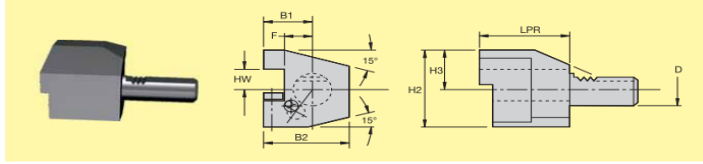

Order Example : VDI30C32070M	Scope of Supply : Basic Holder, Guide Plates, Screws Accessories : To be ordered separately All details are subject to change without Notice

Square Left Hand Inverted - VDI Form C4

Catalogue No.	D	B2	B1	F	HW	H2	H3	LPR
VDI20C41650M	20,00	65,00	40,00	26,00	16,00	55,00	30,00	50,00
VDI20C41655M	20,00	65,00	40,00	26,00	16,00	55,00	30,00	55,00
VDI30C42070M	30,00	76,00	41,00	23,00	20,00	73,00	38,00	70,00
VDI40C42585M	40,00	90,00	47,50	25,50	25,00	90,50	48,00	85,00
VDI50C432100M	50,00	105,00	55,00	30,50	32,00	110,00	60,00	100,00
VDI60C432125M	60,00	125,00	62,50	33,00	32,00	125,00	62,50	125,00

Order Example : VDI30C42070M	Scope of Supply : Basic Holder, Guide Plates, Screws Accessories : To be ordered separately All details are subject to change without Notice