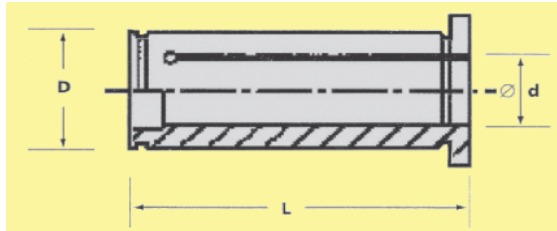

Reduction Sleeve

Energia Reduction Sleeves Catalogue No.	For Hydraulic Chuck Bore Dia.	D	d	L
12HC-030M-ENR	12	12	3	42
12HC-040M-ENR		12	4	
12HC-050M-ENR		12	5	
12HC-060M-ENR		12	6	
12HC-080M-ENR		12	8	
12HC-100M-ENR		12	10	
20HC-060M-ENR	20	20	6	57
20HC-080M-ENR		20	8	
20HC-100M-ENR		20	10	
20HC-120M-ENR		20	12	
20HC-140M-ENR		20	14	
20HC-160M-ENR		20	16	
32HC-060M-ENR	32	32	6	65
32HC-080M-ENR		32	8	
32HC-100M-ENR		32	10	
32HC-120M-ENR		32	12	
32HC-140M-ENR		32	14	
32HC-160M-ENR		32	6	
32HC-180M-ENR		32	18	
32HC-200M-ENR		32	20	
32HC-250M-ENR		32	25	